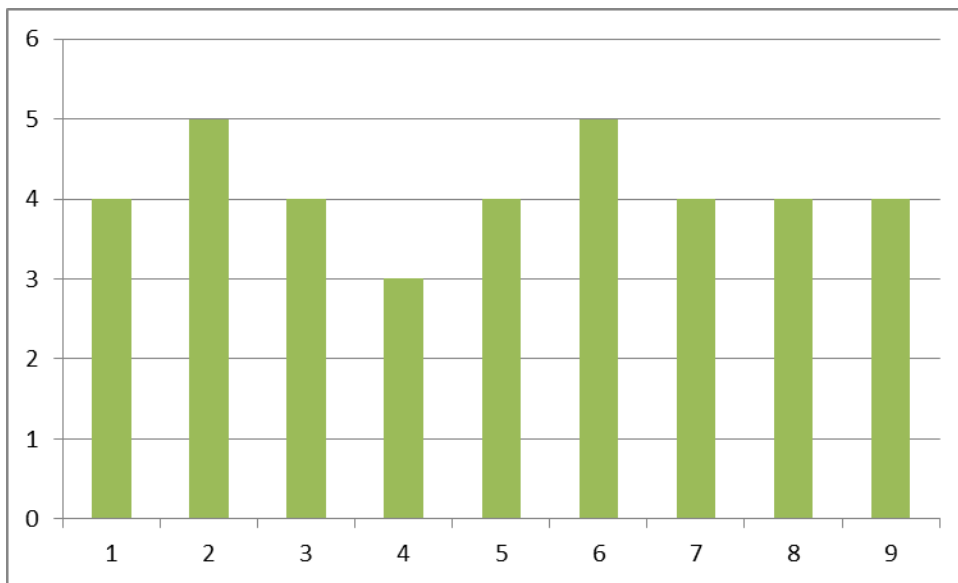

2. Employability of the curriculum.