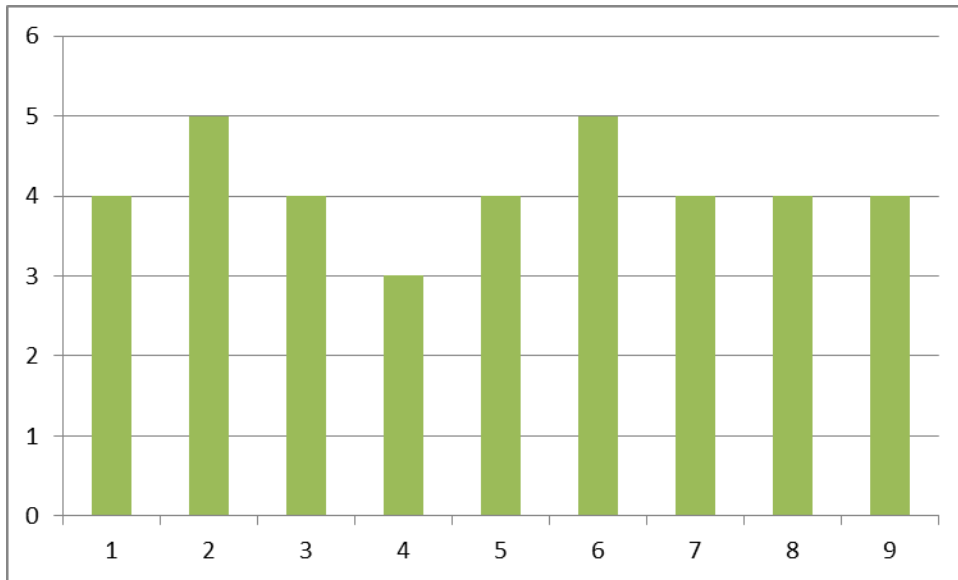

➤ **Alumni Feedback**

1. Accessibility of the syllabi to cater global needs.

2. Employability of the curriculum.

3. Effectiveness of syllabi in cultivating human values.

4. Infrastructure.

4. Evaluation System.

6. Teacher-Student relationship.