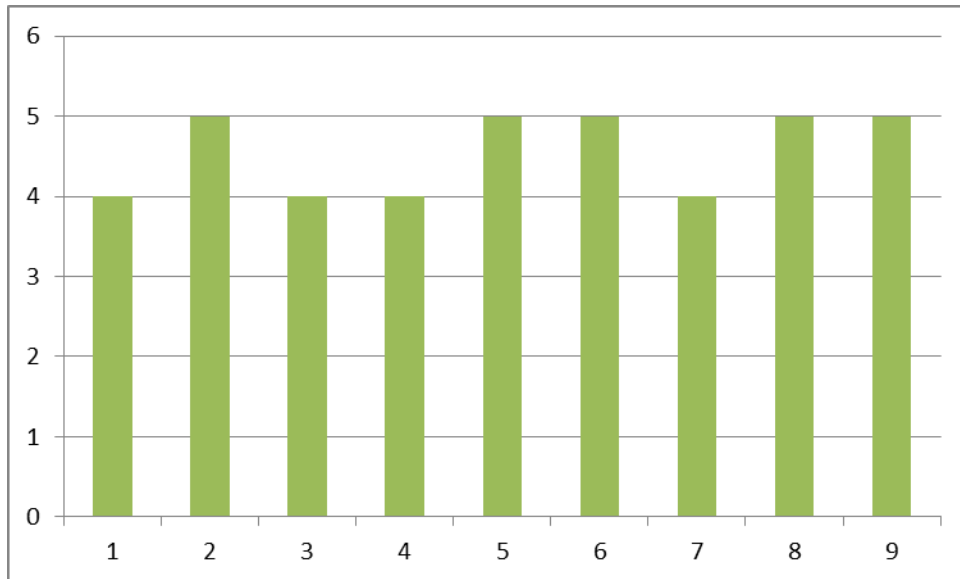

➤ **Alumni Feedback**

1. Accessibility of the syllabi to cater global needs.